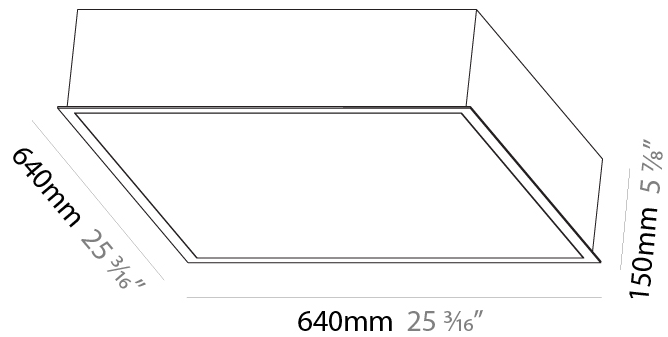

GENERAL

Series: Pi2
Subseries: Pi2 Standard
Brand: Prolicht
Division: Architectural
Mounting Type: Recessed
Mounting Location: Ceiling
Subcategory: Ambient

PHYSICAL

Shape: Square
Length (mm): 640
Length (in): 25 ³/₁₆"
Width (mm): 640
Width (in): 25 ³/₁₆"
Height (mm): 150
Height (in): 5 ⁷/₈"
Ceiling Thickness (mm): 10 / 12.5 / 15 / 25 / 30
Ceiling Thickness (in): 3/8 or 1/2 or 9/16 or 1 or 1 3/16
Min. Recessing Depth (mm): 160
Min. Recessing Depth (in): 6 ⁵/₁₆"
Light Distribution: Direct
Diffuser: PMMA - Opal or Micro-Prism
Fixture Finish: SSR / BKV / CWI / CRY / HAB / UFT / ITA / RUA / FTG / MYG / LOD / PUS / FRO / FUP / KIA / POP / BLS / SPG / MEY / GOH / GUM / CHC / COM / ABZ / JAG / OBR / MOS / ROR
Fixture Material: Aluminum

ELECTRICAL

Lamp Type: LED (Zhaga Standard)
Input Wattage (W): 55
Total Output Wattage (W): 46
Dimming: Tri-Mode (Non-Dimming and Phase Dimming (120Vac only) and 0-10V Dimming)
Driver Included: Yes
Driver Location: Integrated
Driver Type: Constant Current - Universal
Driver Class: Class 2
Input Voltage (V): 120 - 277
Constant Current (MA): 800

LED

Color Temperature (°K): 3000 / 3500 / 4000
Max. Delivered Lumen (lm): 4550 / 4616 / 4710
CRI: >80 CRI
Efficiency (%): 0.65
Lamp Life (hrs): 50000

OPTICAL

RATINGS AND CERTIFICATIONS

Certified By: Certified for North American Standards
IP rating: IP20